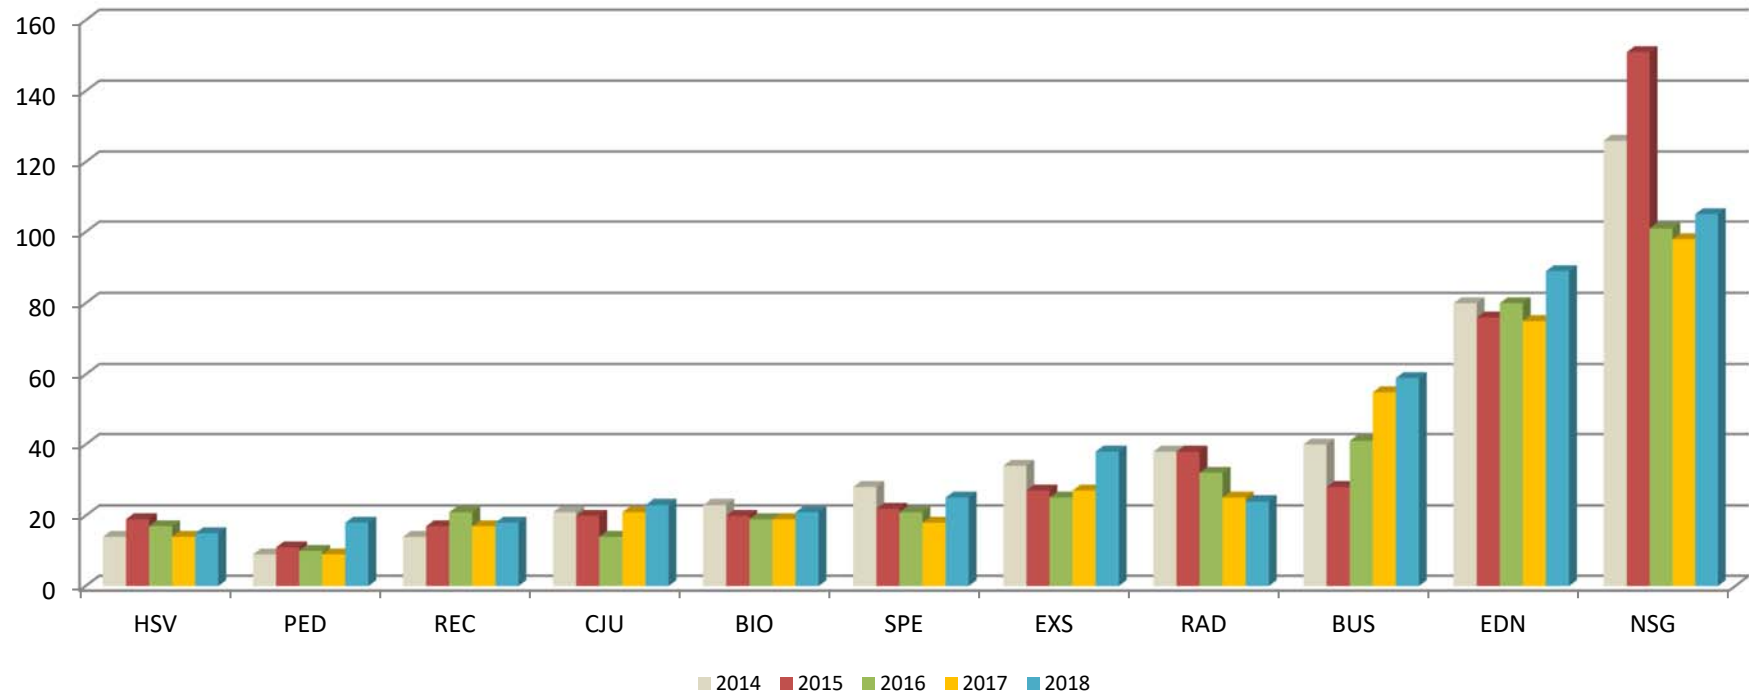

## ENROLLMENT BY MAJOR 2014-2018

### Top Majors

	2014	2015	2016	2017	2018	5 YR TOTAL
<b>Nursing</b>	126	151	101	98	105	581
<b>Education (Elementary &amp; Secondary)</b>	80	76	80	75	89	400
<b>Business</b>	40	28	41	55	59	223
<b>Radiologic Technology</b>	38	38	32	25	24	157
<b>Exercise Science</b>	34	27	25	27	38	151
<b>Special Education</b>	28	22	21	18	25	114
<b>Biology</b>	23	20	19	19	21	102
<b>Criminal Justice</b>	21	20	14	21	23	99
<b>Recreation Management &amp; Tourism</b>	14	17	21	17	18	87